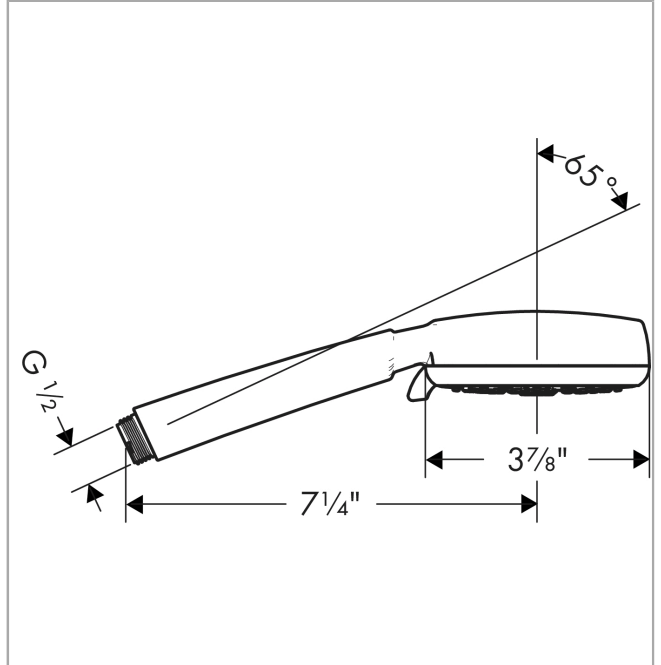

Crometta 100
Handshower 3-Jet, 2.0 GPM
 Finishes : **white/chrome** Part no. : **26826401**

Description

Features

- 75 no-clog spray channels
- Spray modes: Full, Pulsating Massage, Intense Turbo
- Flow: 2.0 GPM (7.6 L/Min)
- Easy-to-clean white spray face

Item details

List Price \$ 73.00

Technology

Compliance

Product image

Scale drawing

Crometta 100
Handshower 3-Jet, 2.0 GPM
Finishes : **white/chrome** Part no. : **26826401**

Exploded drawing

Year of production: >01/18

Crometta 100
Handshower 3-Jet, 2.0 GPM
 Finishes : **white/chrome** Part no. : **26826401**

Spare parts list

Year of production: >01/18

Pos.	Description	Part no.	Price	PU
1	filter packing	94246000	-	1